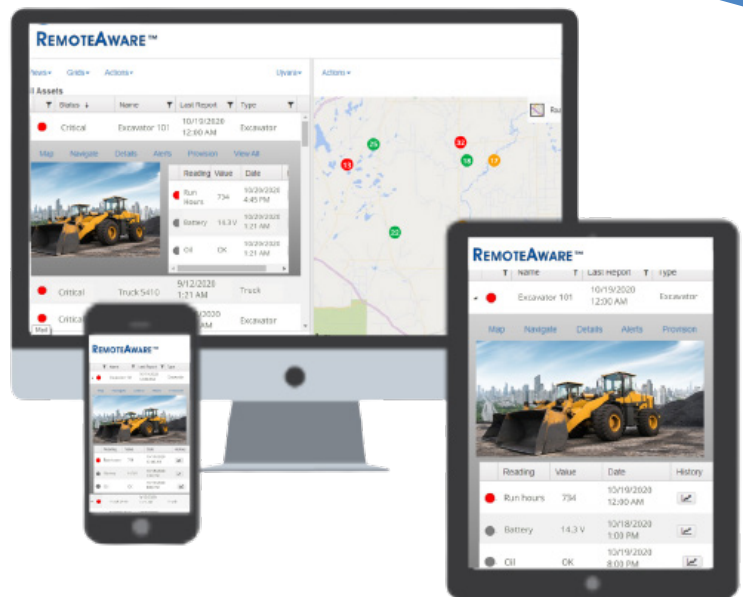

Automatic Alerts: Receive immediate text and email alerts when your assets need attention.

Built-in Map Views: See all your assets on maps at a glance.

Easy to Scale and Deploy: Scale to monitor thousands of assets.

REMOTEAWARE WEB APPLICATION KIT

MONITOR ANY ASSET IN ANY INDUSTRY

- Agriculture
- Manufacturing
- Water and Wastewater
- Food and Beverage
- Chemical and Industrial
- Energy
- Oil and Gas
- Smart City
- Asset Tracking
- Cold Chain Monitoring
- Healthcare
- Transportation and Logistics